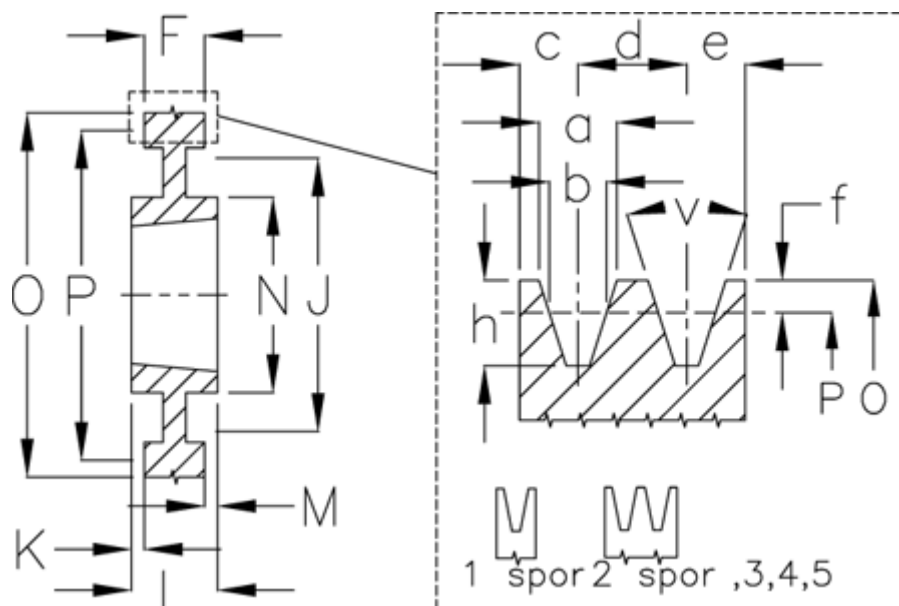

Article number: 604113018001

Description: V-belt pulley SPZ 180/1 TL1610

Measures

a	= 9.7	F	= 16	Number of ribs	= 1
b	= 8.5	For bush	= 1610	O	= 184.0
Bush ζ max	= 42	h	= 11.0	P	= 180
c	= 8.0	J	= 152	Type	= SPZ
d	= 12.0	K	= -	v	= 38 grader
e	= 8.0	L	= 25		
E	= 6	m	= 9.0		
f	= 2.0	N	= 92		